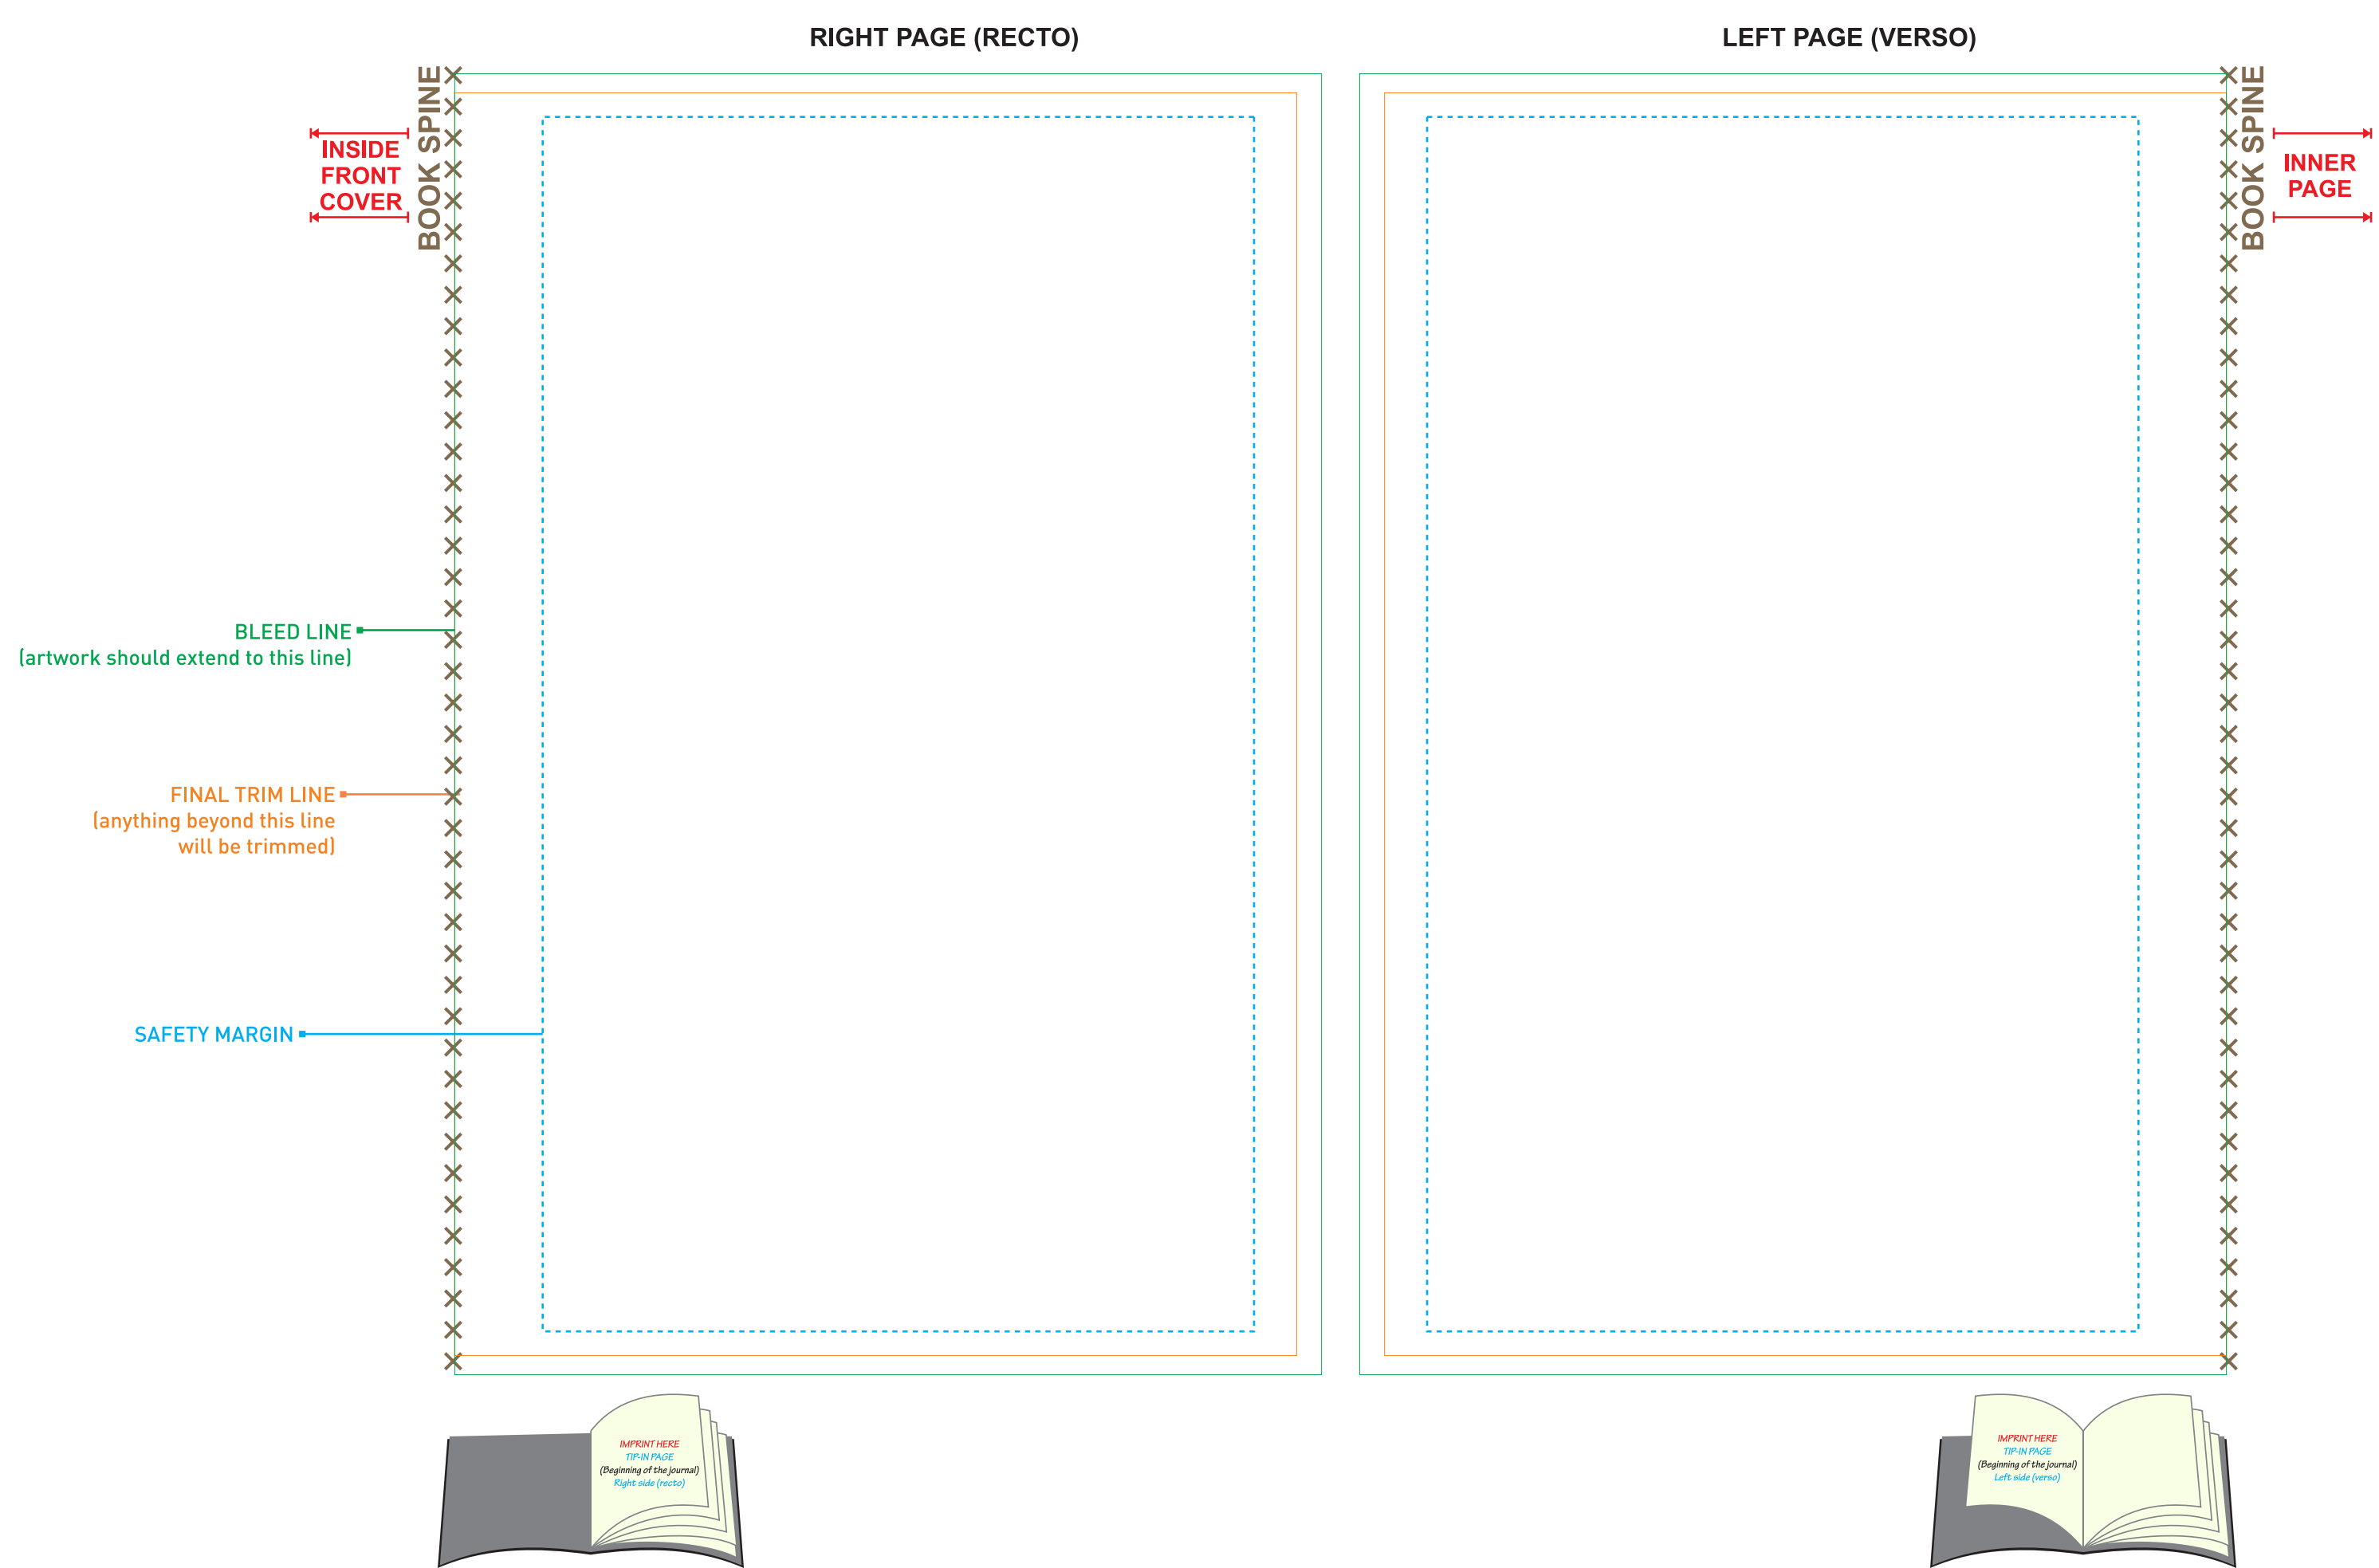

MAGNA PERFECT BOUND JOURNAL - 5.5 x 8.25"
150 PAGES
OUTSIDE COVER

MAGNA PERFECT BOUND JOURNAL - 5.5 x 8.25"
150 PAGES
INSIDE COVER

ARTWORK SPECIFICATIONS

- Create your artwork on a separate layer - do not merge artwork with the template layer.
- All text should be converted to curves.
- Embed all linked image files.
- Digital artwork **MUST** be sent in a high resolution PDF file (a separate file for each imprint) and should be in CMYK mode at a minimum resolution of 300 dpi sized at 100%.
- Please respect the parameters of this template and be advised that failure to provide artwork to the specifications listed above may result in production delays.
- You can change the color of the **SCRIBL** logo on the back to black or white depending on the background of your artwork. It cannot be resized.
- You can decide to remove the **SCRIBL** logo on the back but the word **"CANADA"** must **ALWAYS** be there to show the country of origin.
- Please remove the **FSC Certification** logo if you do not want it printed. However, please note that you will not be able to call this journal an **FSC certified** item if the stamp is removed.
- If you keep the **FSC Certification** logo, under no circumstances can it be modified, the white background cannot be removed.

PLEASE REMOVE THIS STAMP AND ALL SPECIFICATION INFORMATION BEFORE SUBMITTING YOUR ARTWORK.

MAGNA PERFECT BOUND JOURNAL TIP-IN PAGE - 5.5 x 8.25"

TIP-IN PAGE AT THE BEGINNING OF THE JOURNAL

MAGNA PERFECT BOUND JOURNAL TIP-IN PAGE - 5.5 x 8.25"

TIP-IN PAGE AT THE MIDDLE OF THE JOURNAL

MAGNA PERFECT BOUND JOURNAL TIP-IN PAGE - 5.5 x 8.25"

TIP-IN PAGE AT THE END OF THE JOURNAL

SCRIBL JOURNAL - 5.5 x 8.25" MAGNA - SINGLE JOURNAL

BLEED: 13 x 2.2 || TRIM: 12.8 x 2

SCRIBL JOURNAL - 5.5 x 8.25" MAGNA - 3 PACK

BLEED: 15.2 x 2.2 || TRIM: 15 x 2