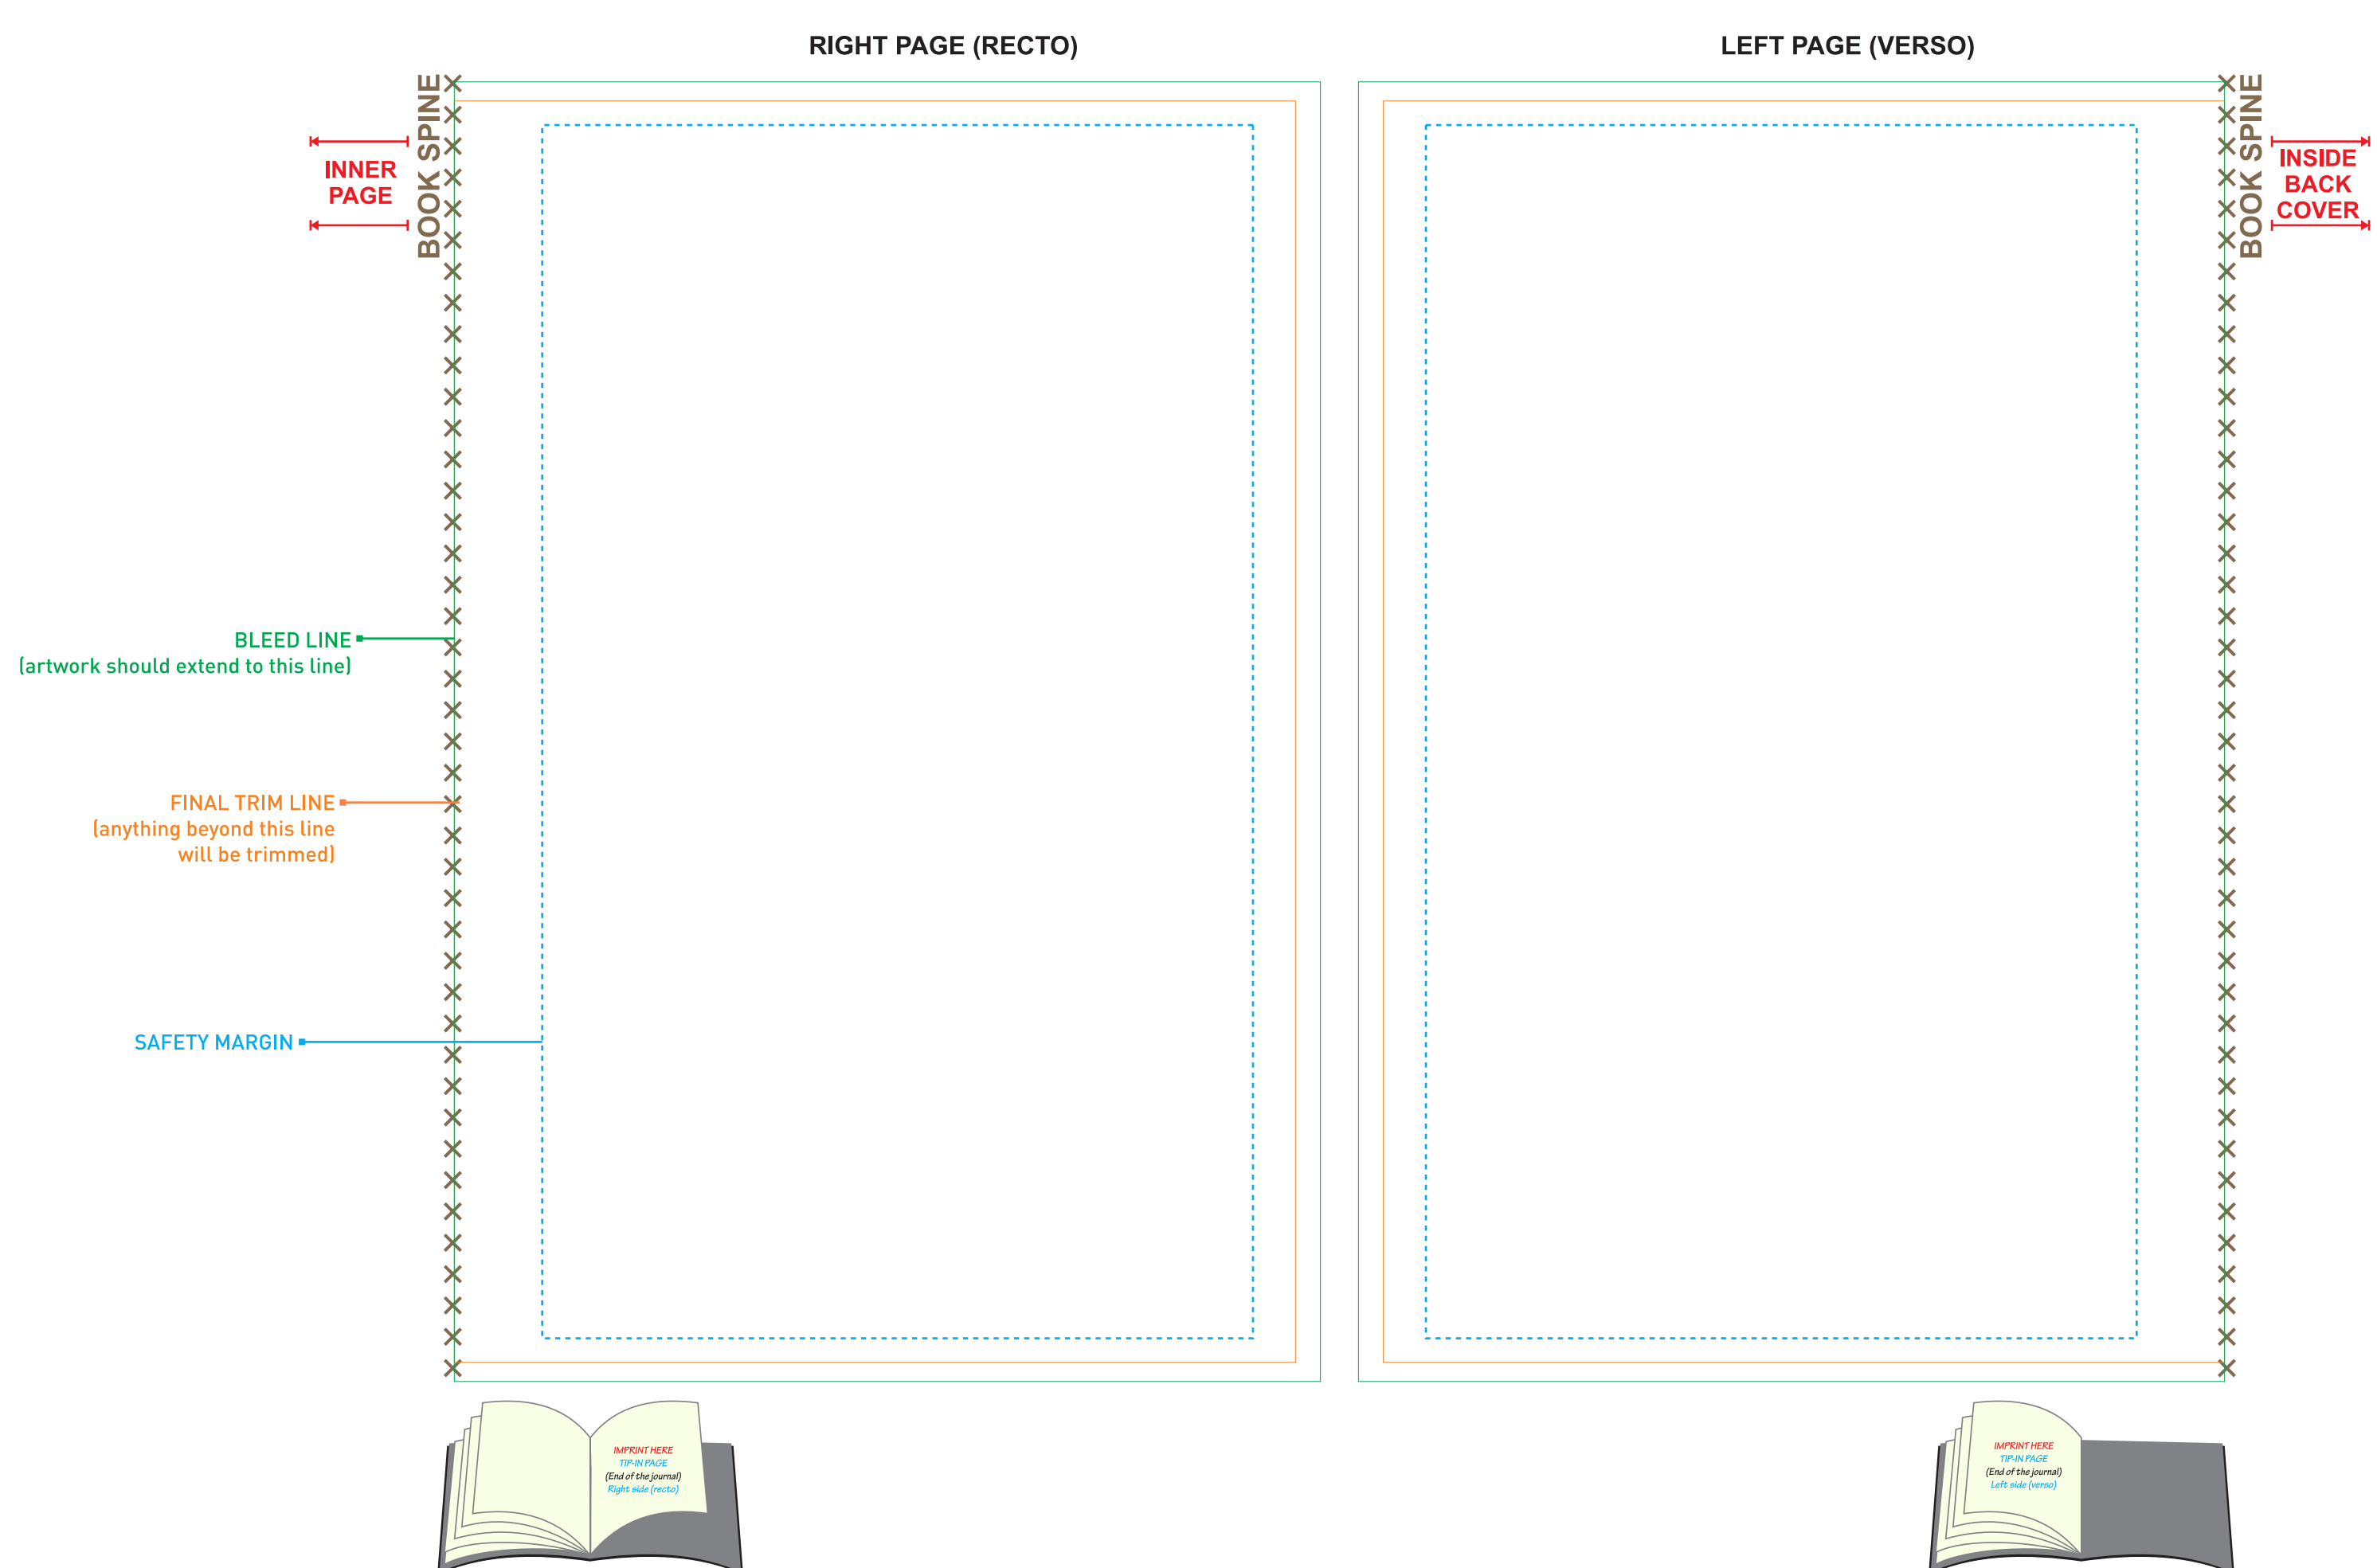

MAGNA PERFECT BOUND JOURNAL - 5.5 x 8.25"
150 PAGES
OUTSIDE COVER

MAGNA PERFECT BOUND JOURNAL - 5.5 x 8.25"
150 PAGES
INSIDE COVER

ARTWORK SPECIFICATIONS

- Create your artwork on a separate layer - do not merge artwork with the template layer.
- All text should be converted to curves.
- Embed all linked image files.
- Digital artwork **MUST** be sent in a high resolution PDF file (a separate file for each imprint) and should be in CMYK mode at a minimum resolution of 300 dpi sized at 100%.
- Please respect the parameters of this template and be advised that failure to provide artwork to the specifications listed above may result in production delays.
- You can change the color of the **SCRIBL** logo on the back to black or white depending on the background of your artwork. It cannot be resized.
- You can decide to remove the **SCRIBL** logo on the back but the word **"CANADA"** must **ALWAYS** be there to show the country of origin.
- Please remove the **FSC Certification** logo if you do not want it printed. However, please note that you will not be able to call this journal an **FSC certified** item if the stamp is removed.
- If you keep the **FSC Certification** logo, under no circumstances can it be modified, the white background cannot be removed.

PLEASE REMOVE THIS STAMP AND ALL SPECIFICATION INFORMATION BEFORE SUBMITTING YOUR ARTWORK.

MAGNA PERFECT BOUND JOURNAL TIP-IN PAGE - 5.5 x 8.25"

TIP-IN PAGE AT THE BEGINNING OF THE JOURNAL

MAGNA PERFECT BOUND JOURNAL TIP-IN PAGE - 5.5 x 8.25"

TIP-IN PAGE AT THE MIDDLE OF THE JOURNAL

MAGNA PERFECT BOUND JOURNAL TIP-IN PAGE - 5.5 x 8.25"

TIP-IN PAGE AT THE END OF THE JOURNAL

SCRIBL JOURNAL - 5.5 x 8.25" MAGNA - SINGLE JOURNAL

BLEED: 13 x 2.2 || TRIM: 12.8 x 2

SCRIBL JOURNAL - 5.5 x 8.25" MAGNA - 3 PACK

BLEED: 15.2 x 2.2 || TRIM: 15 x 2