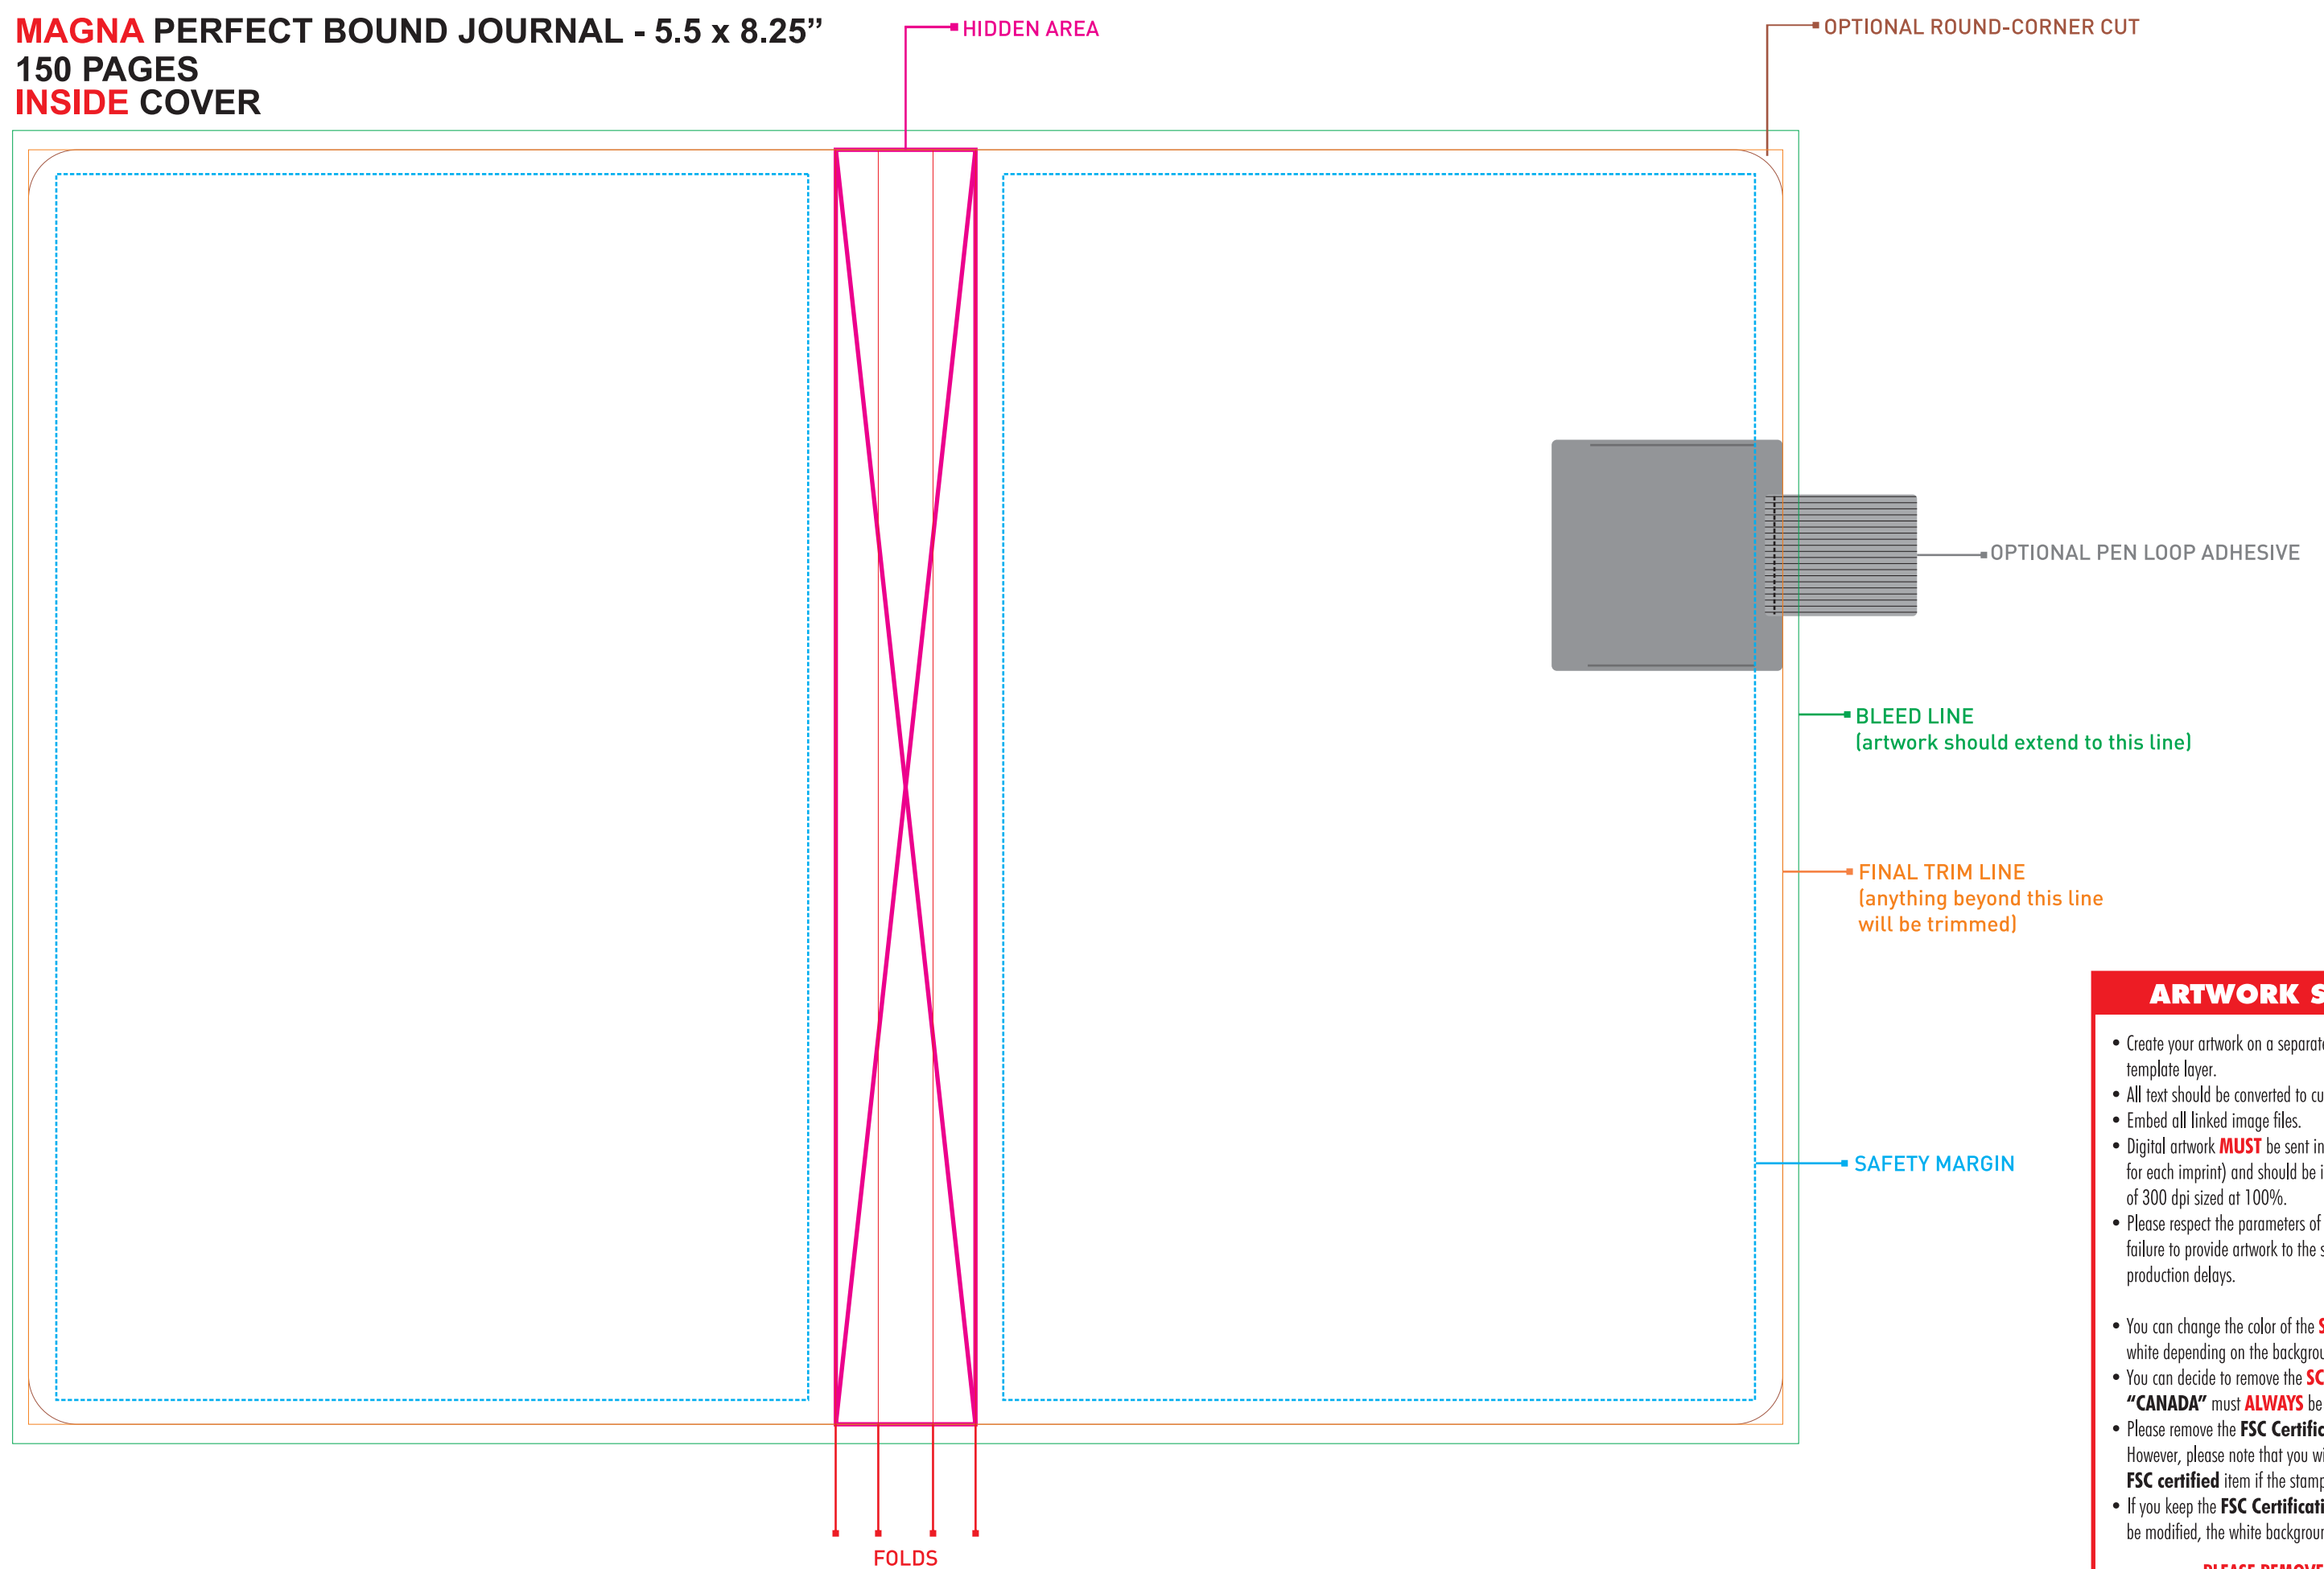

MAGNA PERFECT BOUND JOURNAL - 5.5 x 8.25"
150 PAGES
OUTSIDE COVER

MAGNA PERFECT BOUND JOURNAL - 5.5 x 8.25"
150 PAGES
INSIDE COVER

ARTWORK SPECIFICATIONS

- Create your artwork on a separate layer - do not merge artwork with the template layer.
- All text should be converted to curves.
- Embed all linked image files.
- Digital artwork **MUST** be sent in a high resolution PDF file (a separate file for each imprint) and should be in CMYK mode at a minimum resolution of 300 dpi sized at 100%.
- Please respect the parameters of this template and be advised that failure to provide artwork to the specifications listed above may result in production delays.
- You can change the color of the **SCRIBL** logo on the back to black or white depending on the background of your artwork. It cannot be resized.
- You can decide to remove the **SCRIBL** logo on the back but the word **"CANADA"** must **ALWAYS** be there to show the country of origin.
- Please remove the **FSC Certification** logo if you do not want it printed. However, please note that you will not be able to call this journal an **FSC certified** item if the stamp is removed.
- If you keep the **FSC Certification** logo, under no circumstances can it be modified, the white background cannot be removed.

PLEASE REMOVE THIS STAMP AND ALL SPECIFICATION INFORMATION BEFORE SUBMITTING YOUR ARTWORK.

MAGNA PERFECT BOUND JOURNAL TIP-IN PAGE - 5.5 x 8.25"

TIP-IN PAGE AT THE BEGINNING OF THE JOURNAL

MAGNA PERFECT BOUND JOURNAL TIP-IN PAGE - 5.5 x 8.25"

TIP-IN PAGE AT THE MIDDLE OF THE JOURNAL

MAGNA PERFECT BOUND JOURNAL TIP-IN PAGE - 5.5 x 8.25"

TIP-IN PAGE AT THE END OF THE JOURNAL

SCRIBL JOURNAL - 5.5 x 8.25" MAGNA - SINGLE JOURNAL

BLEED: 13 x 2.2 || TRIM: 12.8 x 2

SCRIBL JOURNAL - 5.5 x 8.25" MAGNA - 3 PACK

BLEED: 15.2 x 2.2 || TRIM: 15 x 2