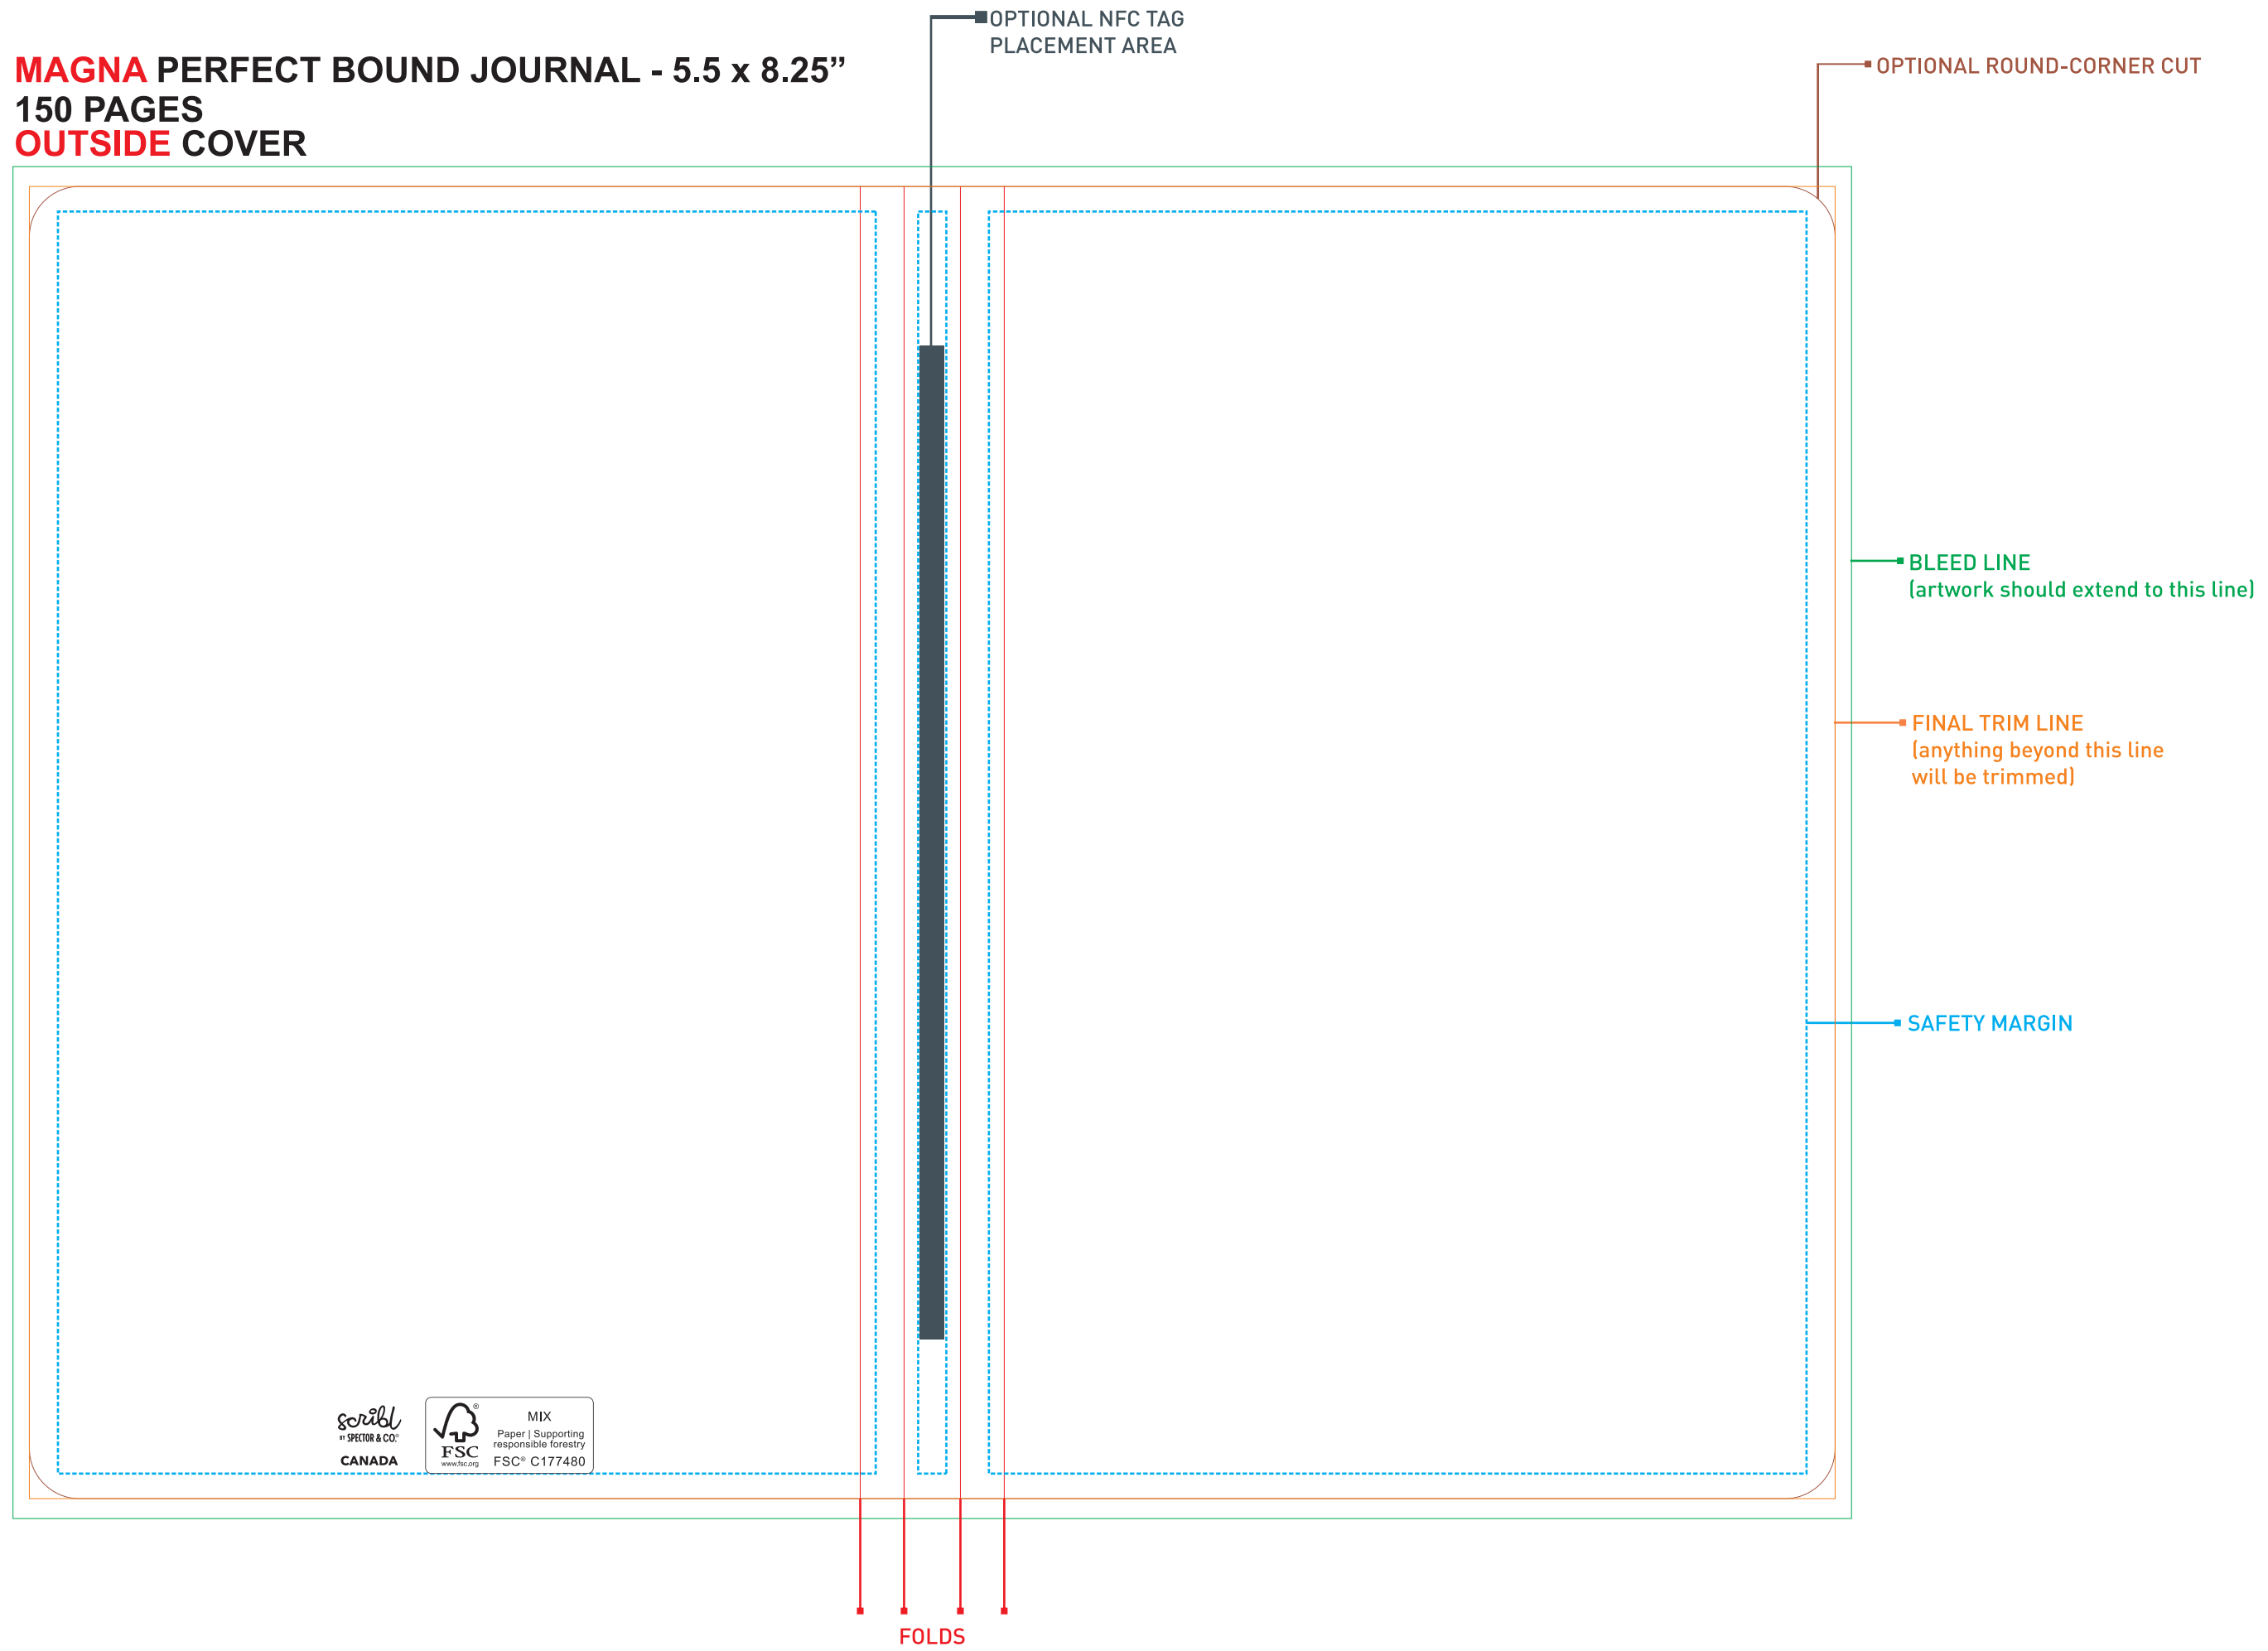

MAGNA PERFECT BOUND JOURNAL - 5.5 x 8.25"
150 PAGES
OUTSIDE COVER

MAGNA PERFECT BOUND JOURNAL - 5.5 x 8.25"
150 PAGES
INSIDE COVER

ARTWORK SPECIFICATIONS

- Create your artwork on a separate layer - do not merge artwork with the template layer.
- All text should be converted to curves.
- Embed all linked image files.
- Digital artwork **MUST** be sent in a high resolution PDF file (a separate file for each imprint) and should be in CMYK mode at a minimum resolution of 300 dpi sized at 100%.
- Please respect the parameters of this template and be advised that failure to provide artwork to the specifications listed above may result in production delays.
- You can change the color of the **SCRIBL** logo on the back to black or white depending on the background of your artwork. It cannot be resized.
- You can decide to remove the **SCRIBL** logo on the back but the word **"CANADA"** must **ALWAYS** be there to show the country of origin.
- Please remove the **FSC Certification** logo if you do not want it printed. However, please note that you will not be able to call this journal an **FSC certified** item if the stamp is removed.
- If you keep the **FSC Certification** logo, under no circumstances can it be modified, the white background cannot be removed.

PLEASE REMOVE THIS STAMP AND ALL SPECIFICATION INFORMATION BEFORE SUBMITTING YOUR ARTWORK.

MAGNA PERFECT BOUND JOURNAL TIP-IN PAGE - 5.5 x 8.25"

TIP-IN PAGE AT THE BEGINNING OF THE JOURNAL

MAGNA PERFECT BOUND JOURNAL TIP-IN PAGE - 5.5 x 8.25"

TIP-IN PAGE AT THE MIDDLE OF THE JOURNAL

MAGNA PERFECT BOUND JOURNAL TIP-IN PAGE - 5.5 x 8.25"

TIP-IN PAGE AT THE END OF THE JOURNAL

SCRIBL JOURNAL - 5.5 x 8.25" MAGNA - SINGLE JOURNAL

BLEED: 13 x 2.2 || TRIM: 12.8 x 2

SCRIBL JOURNAL - 5.5 x 8.25" MAGNA - 3 PACK

BLEED: 15.2 x 2.2 || TRIM: 15 x 2